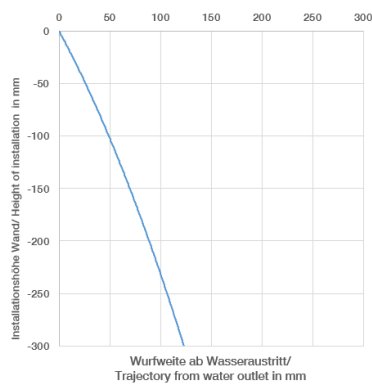

**Required miscellaneous**

**Concealed wall-mounted single-lever mixer -** 35 860 970 90  
 ●max. recess depth 95 mm  
 ●min. recess depth 80 mm

36 860 809  
mm [inches]

Flow rate chart

Trajectory diagram